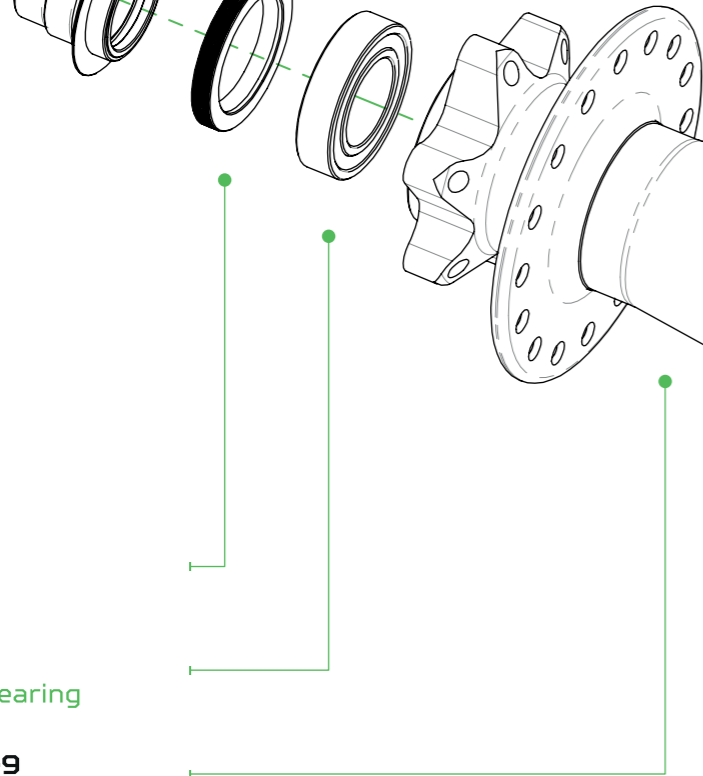

PRO5 REAR HUB ASSEMBLY

DH_148mm

PRO5

HUB1018-68
X12 NDS Spacer

HUB519
Lip Seal

S6903
17x30x7 Bearing

HUB1018-9
DH Rear Hub
Body 148mm

HUB1018-57
148mm Rear Axle

S6903
17x30x7 Bearing

HUB557-X12
PRO5 Steel Freehub
XD Assembly

HUB556-X12
PRO5 Steel Freehub
Shimano 11SPD
Assembly